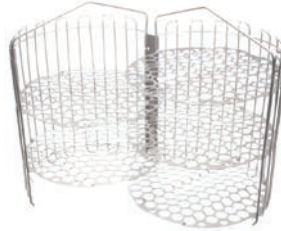

# KFC Fryer Recommended Accessories

Additional accessories can be found at [kfcfryers.com](http://kfcfryers.com).

**Qtr Rack Frame - 4 Head**  
PS2836

**Qtr Rack Frame - 6 Head**  
PS2845

**Wire Shelves**  
PS2837-25 (one set per fryer)

**Clamshell Basket - 6 Head**  
PS1163

**Clamshell Basket - 4 Head**  
PS1159

**Table Kit with Plug Tool**  
AC2019-AC1020

**Filter Paper - 100 Pack**  
PS1488  
(One pack per restaurant to start)

**Collector Gaskets**  
PS1892-5  
(One set per fryer.)